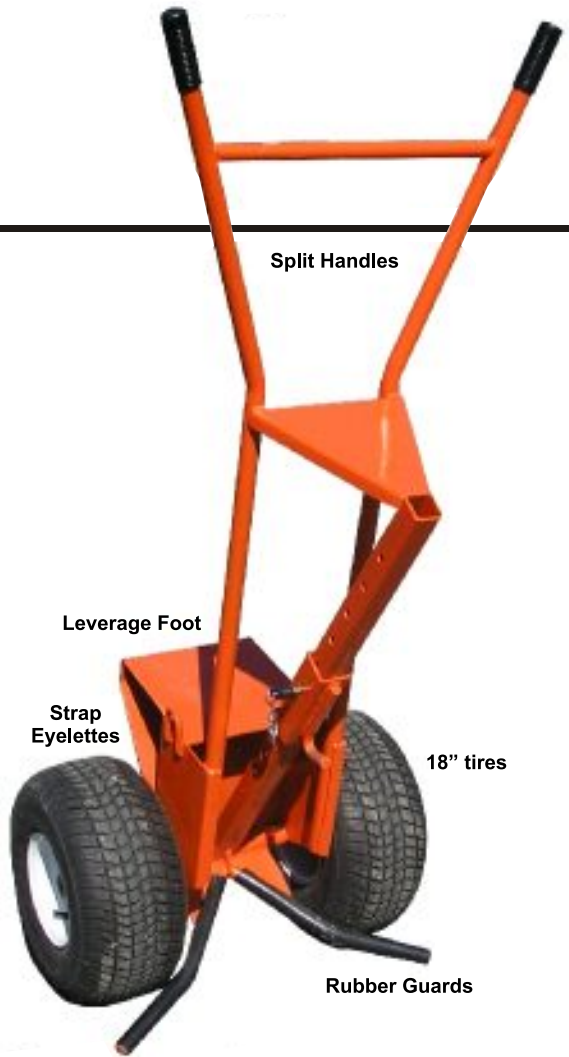

Southern Utility Repair LLC

SUR-Dolly

Transformer/Pole Section Dolly

Effectively cut costly landscape repair jobs with the transformer and pole section dolly. Haul transformers across lawns without destroying the property. An optional cradle allows linemen to strap pieces of poles to be removed up to 6 feet long with the dolly. The dolly is a dual use tool for taking down overhead lines where vehicles cannot reach. The wide tires insure that no damage is done to lawns. Stop paying for the needless yard repair with the **SUR-Dolly**.

Easy to Maneuver
Large base allows for control and stability with heavy items

Adjustable
Lift any size of transformer with moveable latch

Versatile
Move winged transformers and pole sections without problem

SUR-Cradle Optional

Haul pole sections up to 6 feet with the dolly

Attach to top pin position

Features

- Keep heavy lifting to a minimum
- Ability to double as a pole dolly
- Secure strap eyelettes
- Split handles for multiple users